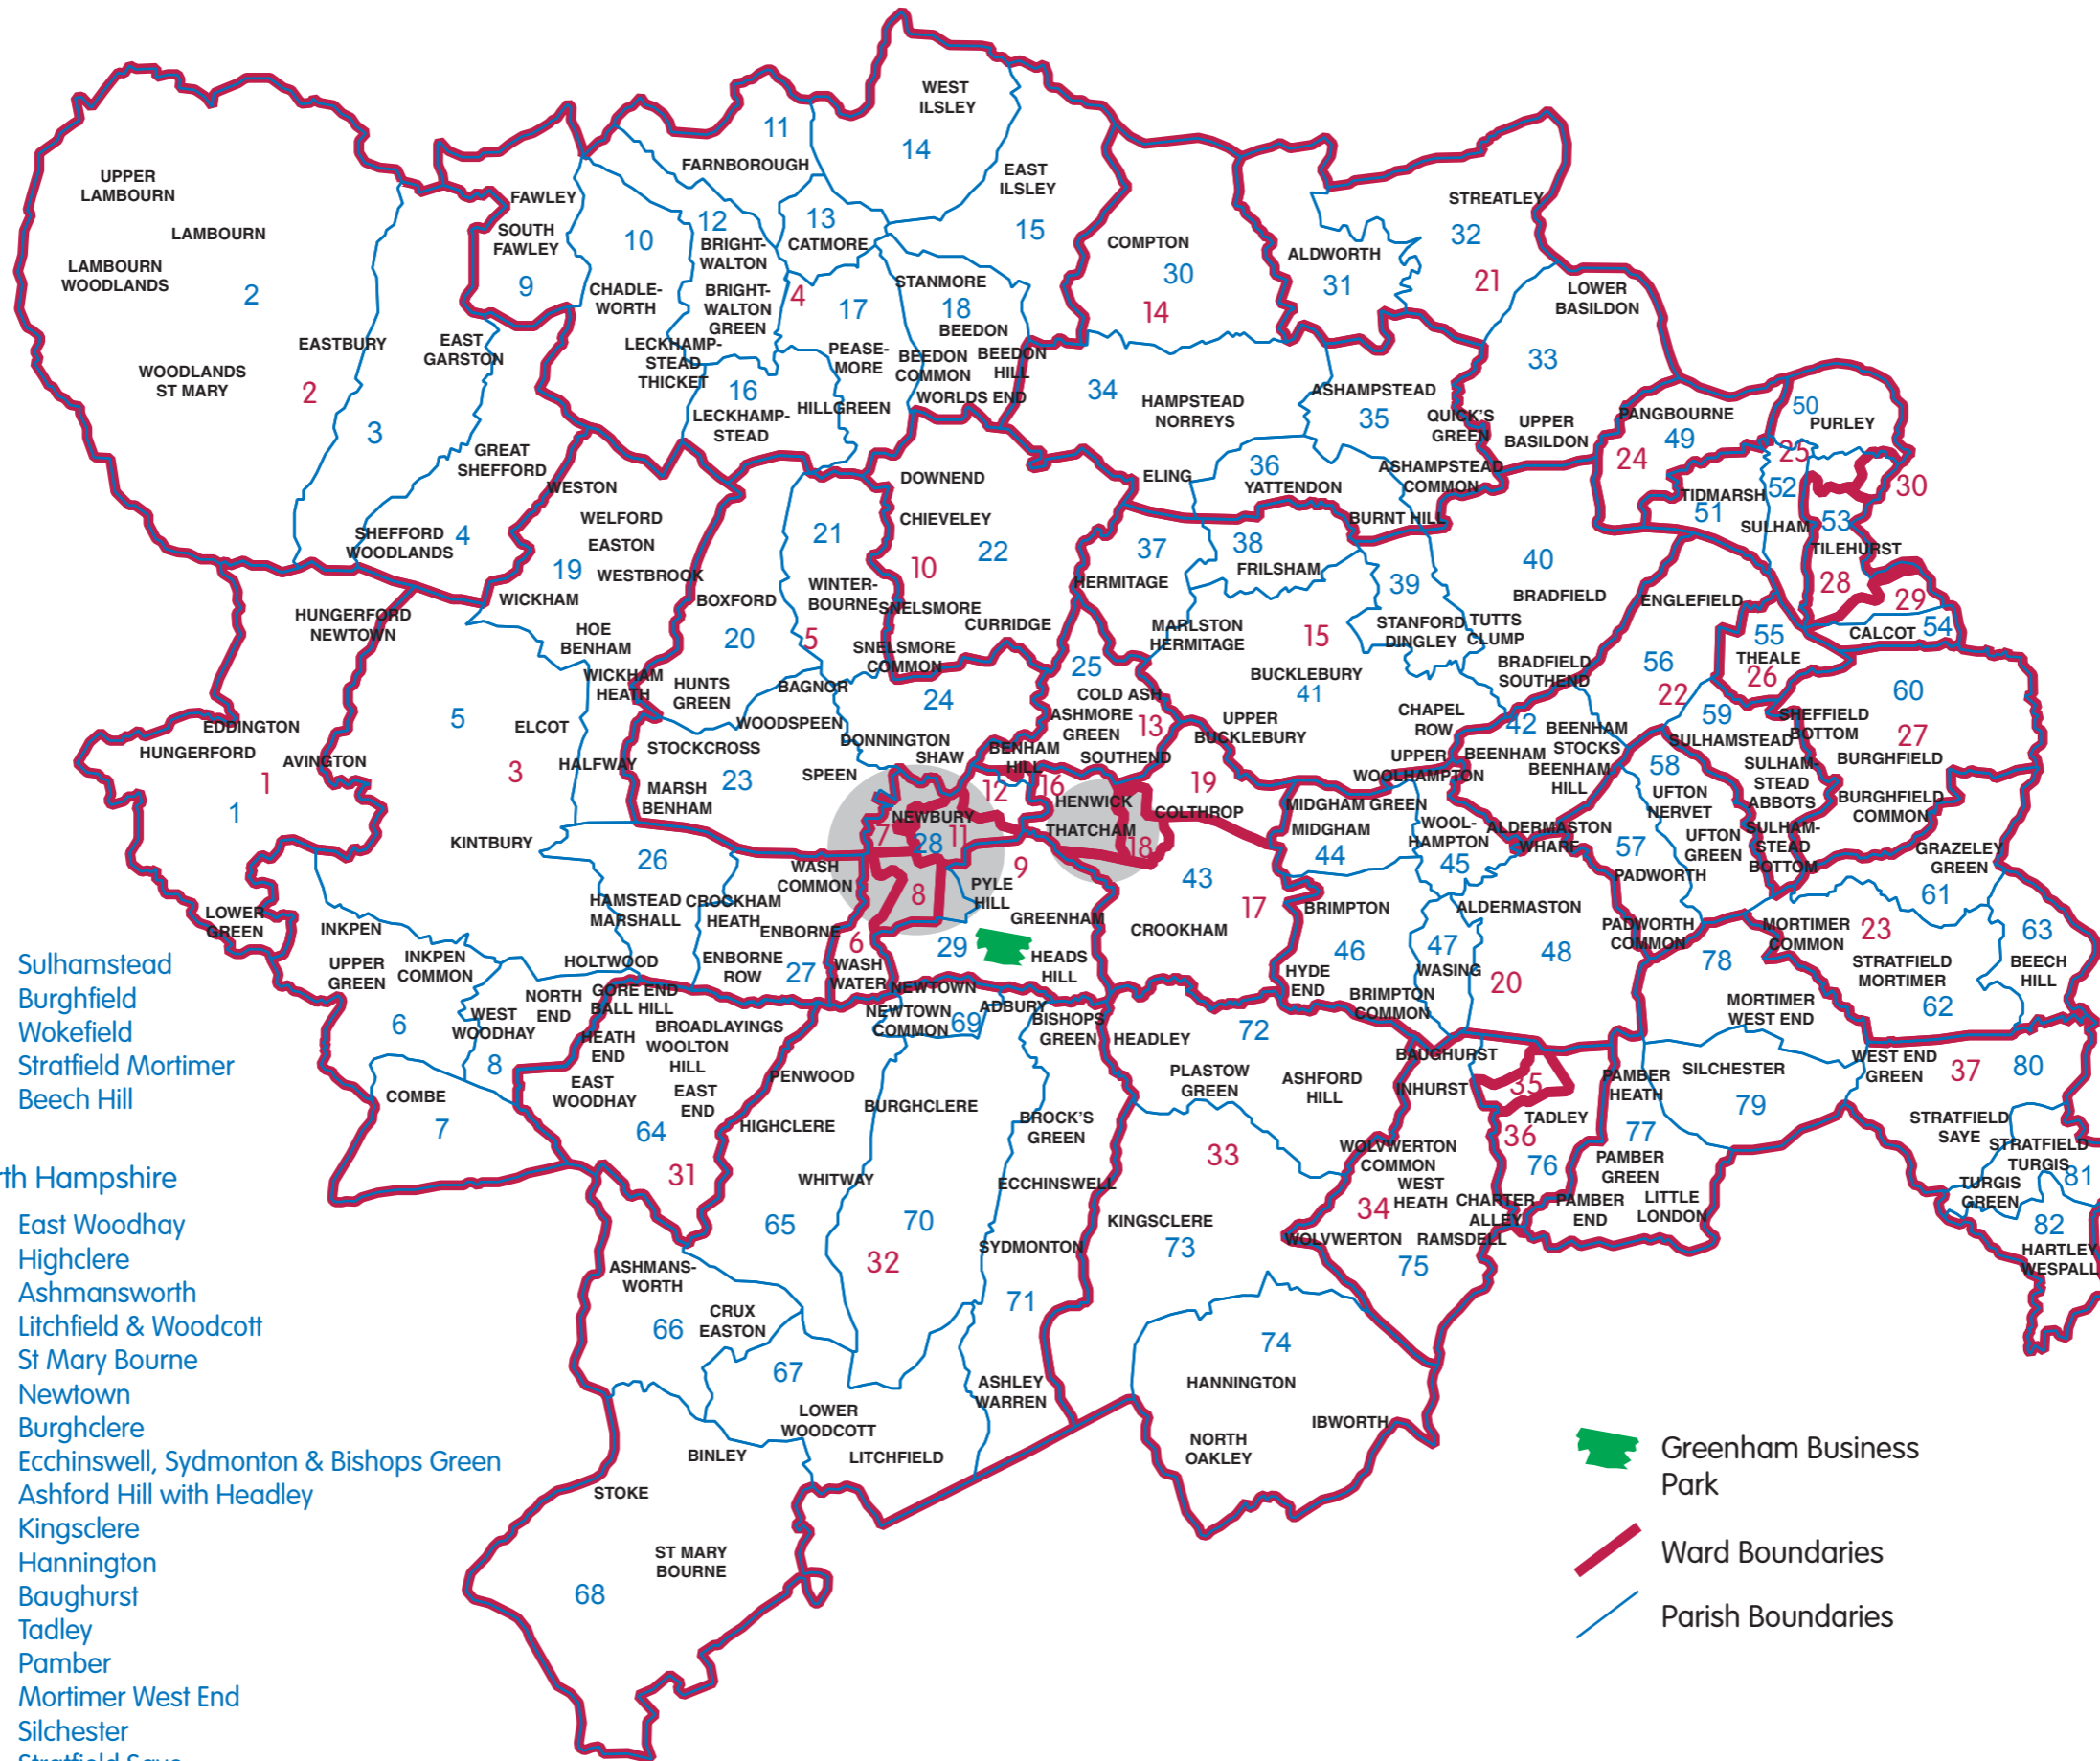

Parishes

West Berkshire

- 1 Hungerford
- 2 Lambourn
- 3 East Garston
- 4 Great Shefford
- 5 Kintbury
- 6 Inkpen
- 7 Combe
- 8 West Woodhay
- 9 Fawley
- 10 Chaddleworth
- 11 Farnborough
- 12 Brightwalton
- 13 Catmore
- 14 West Ilsley
- 15 East Ilsley
- 16 Leckhampstead
- 17 Peasemore
- 18 Beedon
- 19 Welford
- 20 Boxford
- 21 Winterbourne
- 22 Chieveley
- 23 Speen
- 24 Shaw-Cum-Donnington
- 25 Cold Ash
- 26 Hamstead Marshall
- 27 Enborne
- 28 Newbury
- 29 Greenham
- 30 Compton
- 31 Aldworth
- 32 Streatley
- 33 Basildon
- 34 Hampstead Norreys
- 35 Ashampstead
- 36 Yattendon
- 37 Hermitage
- 38 Frilsham
- 39 Stanford Dingley
- 40 Bradfield
- 41 Bucklebury
- 42 Beenham
- 43 Thatcham
- 44 Midgham
- 45 Woolhampton
- 46 Brimpton
- 47 Wasing
- 48 Aldermaston
- 49 Pangbourne
- 50 Purley-on-Thames
- 51 Tidmarsh
- 52 Sulham
- 53 Tilehurst
- 54 Holybrook
- 55 Theale
- 56 Englefield
- 57 Padworth
- 58 Ufton Nervet

Our area

Wards

West Berkshire

- 1 Hungerford
- 2 Lambourn
- 3 Kintbury
- 4 Downlands
- 5 Speen
- 6 Falkland
- 7 Northcroft
- 8 St Johns
- 9 Greenham
- 10 Chieveley
- 11 Victoria
- 12 Clay Hill
- 13 Cold Ash
- 14 Compton
- 15 Bucklebury
- 16 Thatcham West
- 17 Thatcham South and Crookham
- 18 Thatcham Central
- 19 Thatcham North
- 20 Aldermaston
- 21 Basildon
- 22 Sulhamstead
- 23 Mortimer
- 24 Pangbourne
- 25 Purley-on-Thames
- 26 Theale
- 27 Burghfield
- 28 Birch Copse
- 29 Calcot
- 30 Westwood

North Hampshire

- 31 East Woodhay
- 32 Burghclere, Highclere and St Mary Bourne
- 33 Kingsclere
- 34 Baughurst and Tadley North
- 35 Tadley Central
- 36 Tadley South
- 37 Pamber & Silchester

-  Greenham Business Park
-  Ward Boundaries
-  Parish Boundaries