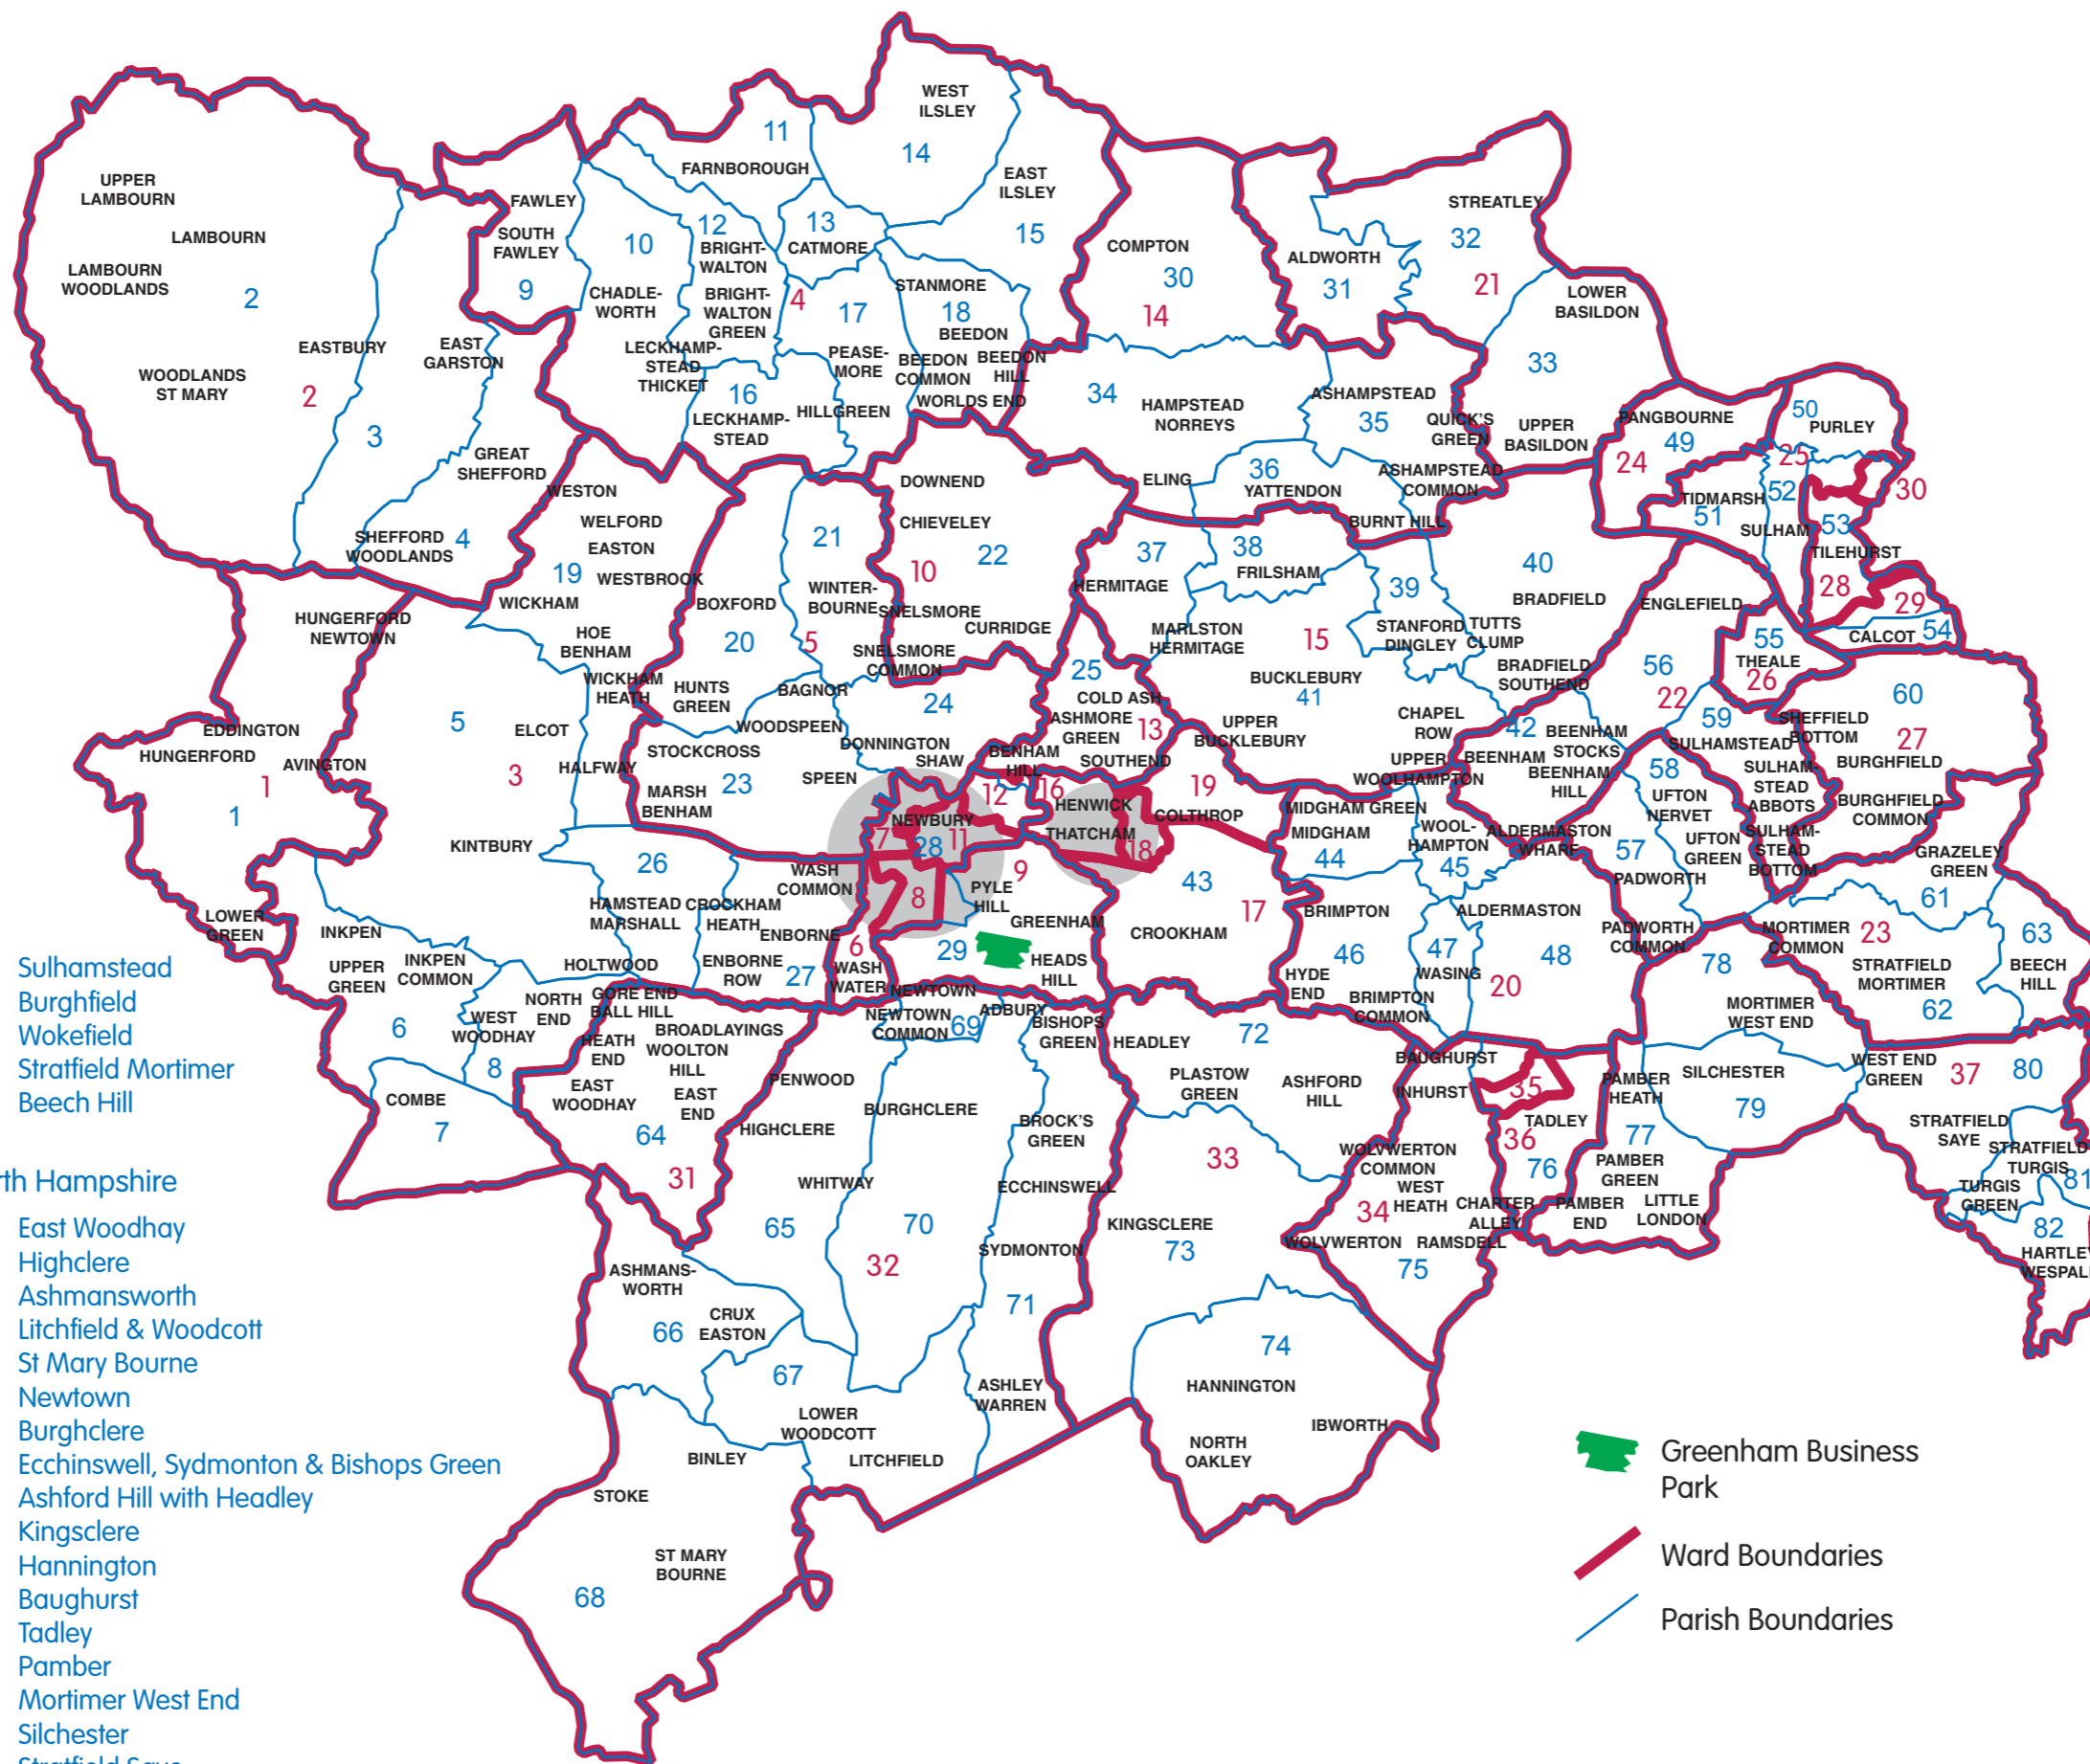

Parishes

West Berkshire

- 1 Hungerford
- 2 Lambourn
- 3 East Garston
- 4 Great Shefford
- 5 Kintbury
- 6 Inkpen
- 7 Combe
- 8 West Woodhay
- 9 Fawley
- 10 Chaddleworth
- 11 Farnborough
- 12 Brightwalton
- 13 Catmore
- 14 West Ilsley
- 15 East Ilsley
- 16 Leckhampstead
- 17 Peasemore
- 18 Beedon
- 19 Welford
- 20 Boxford
- 21 Winterbourne
- 22 Chieveley
- 23 Speen
- 24 Shaw-Cum-Donnington
- 25 Cold Ash
- 26 Hamstead Marshall
- 27 Enborne
- 28 Newbury
- 29 Greenham
- 30 Compton
- 31 Aldworth
- 32 Streatley
- 33 Basildon
- 34 Hampstead Norreys
- 35 Ashampstead
- 36 Yattendon
- 37 Hermitage
- 38 Frilsham
- 39 Stanford Dingley
- 40 Bradfield
- 41 Bucklebury
- 42 Beenham
- 43 Thatcham
- 44 Midgham
- 45 Woolhampton
- 46 Brimpton
- 47 Wasing
- 48 Aldermaston
- 49 Pangbourne
- 50 Purley-on-Thames
- 51 Tidmarsh
- 52 Sulham
- 53 Tilehurst
- 54 Holybrook
- 55 Theale
- 56 Englefield
- 57 Padworth
- 58 Ufton Nervet

- 59 Sulhamstead
- 60 Burghfield
- 61 Wokefield
- 62 Stratfield Mortimer
- 63 Beech Hill

North Hampshire

- 64 East Woodhay
- 65 Highclere
- 66 Ashmansworth
- 67 Litchfield & Woodcott
- 68 St Mary Bourne
- 69 Newtown
- 70 Burghclere
- 71 Ecchinswell, Sydmonton & Bishops Green
- 72 Ashford Hill with Headley
- 73 Kingsclere
- 74 Hannington
- 75 Baughurst
- 76 Tadley
- 77 Pamber
- 78 Mortimer West End
- 79 Silchester
- 80 Stratfield Saye
- 81 Stratfield Turgis
- 82 Hartley Wespall

Wards

West Berkshire

- 1 Hungerford
- 2 Lambourn
- 3 Kintbury
- 4 Downlands
- 5 Speen
- 6 Falkland
- 7 Northcroft
- 8 St Johns
- 9 Greenham
- 10 Chieveley
- 11 Victoria
- 12 Clay Hill
- 13 Cold Ash
- 14 Compton
- 15 Bucklebury
- 16 Thatcham West
- 17 Thatcham South and Crookham
- 18 Thatcham Central
- 19 Thatcham North
- 20 Aldermaston
- 21 Basildon
- 22 Sulhamstead
- 23 Mortimer
- 24 Pangbourne
- 25 Purley-on-Thames
- 26 Theale
- 27 Burghfield
- 28 Birch Copse
- 29 Calcot
- 30 Westwood

North Hampshire

- 31 East Woodhay
- 32 Burghclere, Highclere and St Mary Bourne
- 33 Kingsclere
- 34 Baughurst and Tadley North
- 35 Tadley Central
- 36 Tadley South
- 37 Pamber & Silchester

- Greenham Business Park
- Ward Boundaries
- Parish Boundaries