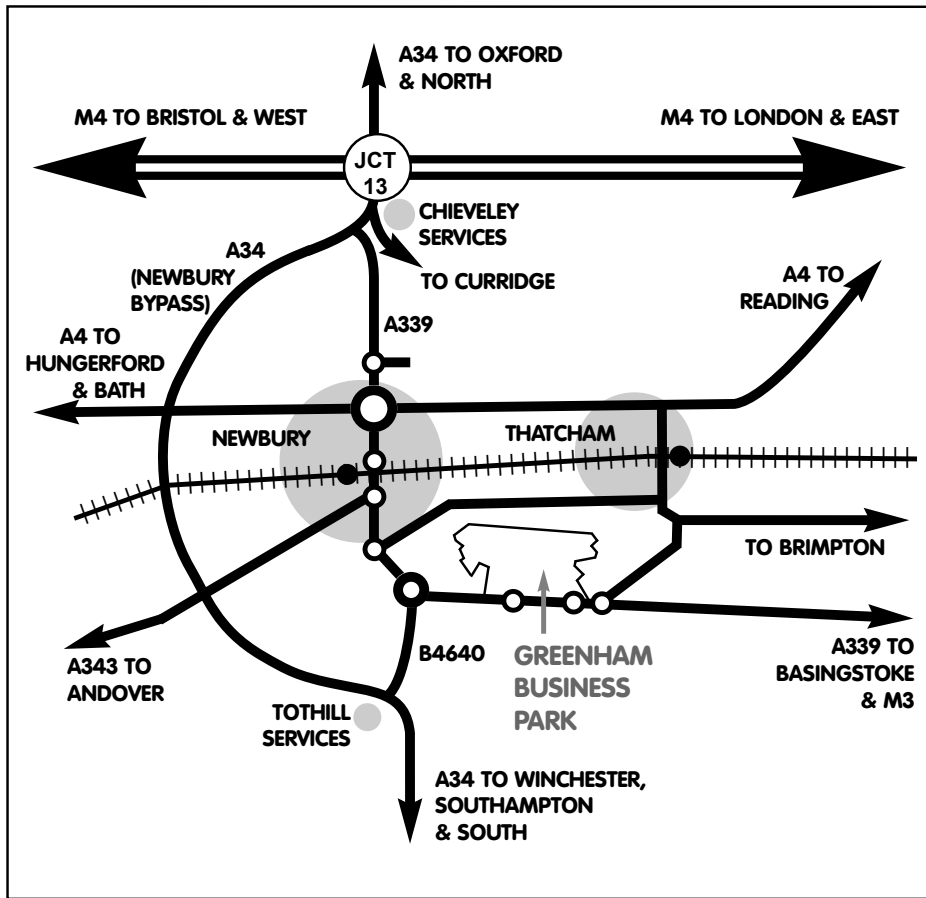

how to find Greenham Business Park

catch the **free**
103 shuttlebus
from Newbury

Newbury - Greenham BusinessPark

Mondays to Fridays except public holidays

Newbury Bus Station	Newbury College	Greenham Business Park
06.35	06.48 (S)	06.52
07.35	07.48 (S)	07.52
08.35	08.48 (S)	08.52
09.35	09.48 (S)	09.58
10.35	10.44	10.58
11.35	11.44	11.58
12.35	12.44	12.58
13.35	13.44	13.52
14.35	14.44	14.58
15.35	15.48 (S)	15.58
16.35	16.48 (S)	16.58
17.35	17.48 (S)	17.58
18.35	18.48 (S)	18.58

Park times are shown for the Security Lodge on Main St. For times at Venture West add 3 minutes.

(S): Sandleford for Newbury College

Greenham Business Park - Newbury

Mondays to Fridays except public holidays

Greenham Business Park	Newbury College	Newbury Bus Station
06.10	06.14 (S)	06.27
07.10	07.14 (S)	07.27
08.10	08.19 (S)	08.32
09.10	09.19 (S)	09.32
10.10	10.23	10.32
11.10	11.23	11.32
12.10	12.19 (S)	12.32
13.10	13.23	13.32
14.10	14.23	14.32
15.10	15.20	15.32
16.10	16.20	16.32
17.10	17.15	17.27
18.10	18.15	18.27

Park times are shown for the Security Lodge on Main St. For times at Venture West subtract 3 minutes.

(S): Sandleford for Newbury College

how to find Greenham Common Trust

or cycle across
the Common