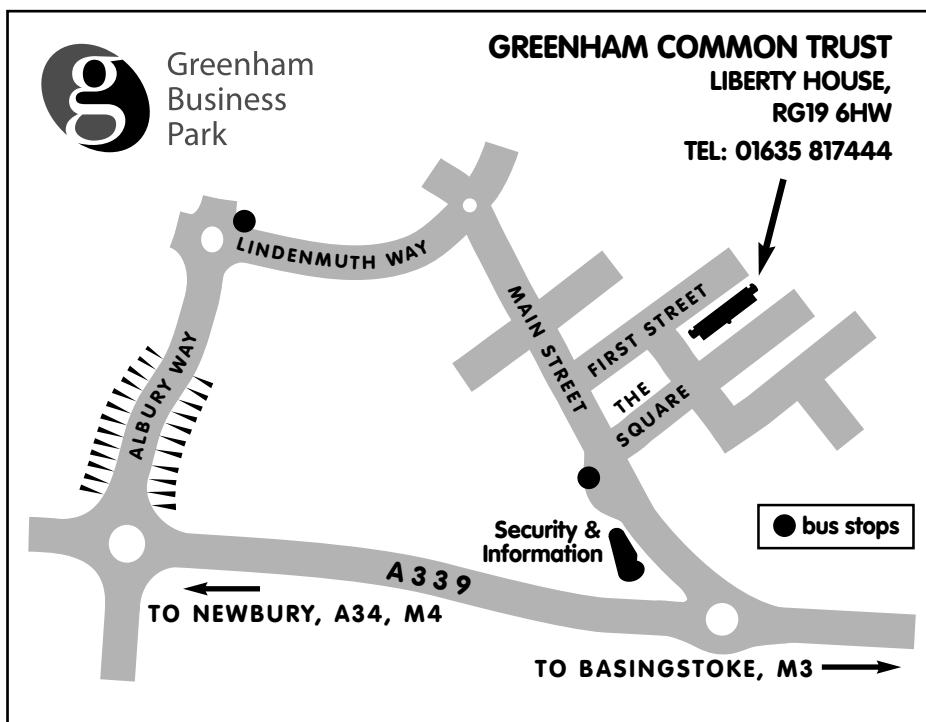

how to find Greenham Common Trust