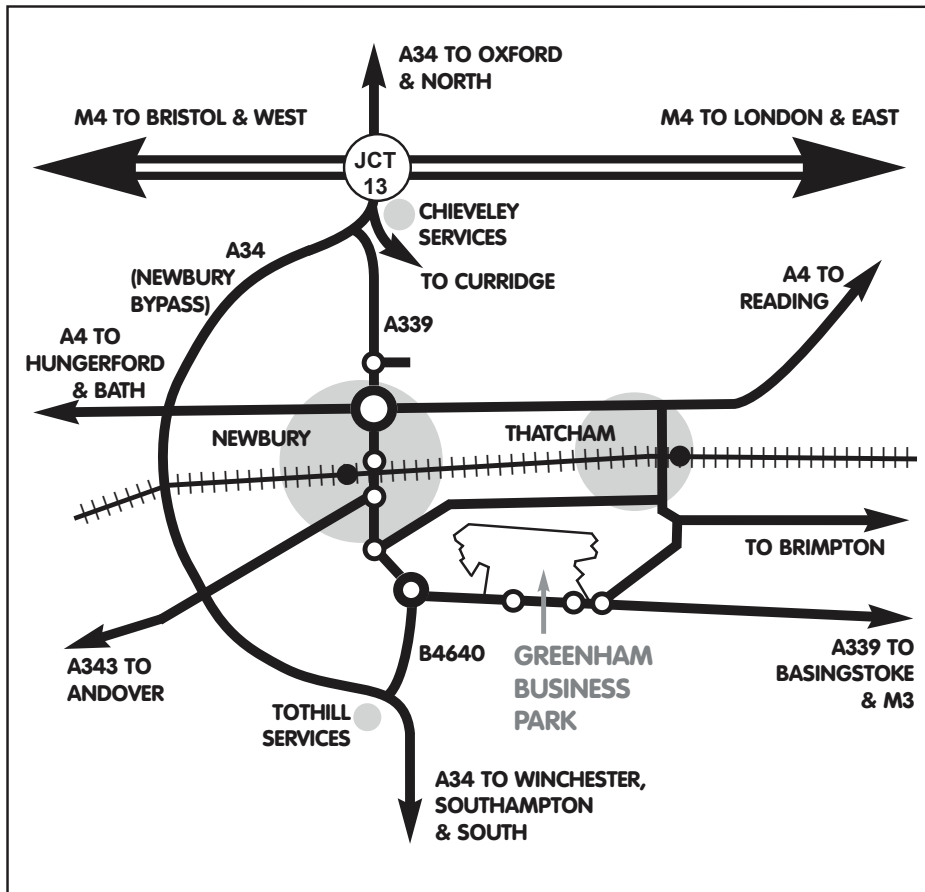

how to find Greenham Trust

catch the **free**
103 shuttlebus
from Newbury

Newbury - Greenham BusinessPark

Monday to Fridays except public holidays

Newbury Bus Station	Newbury College	Greenham Business Park
06.35	06.48 (S)	06.52
07.35	07.48 (S)	07.52
08.35	08.48 (S)	08.52
09.35	09.48 (S)	09.58
10.35	10.44	10.58
11.35	11.44	11.58
12.35	12.44	12.58
13.35	13.44	13.52
14.35	14.44	14.58
15.35	15.48 (S)	15.58
16.35	16.48 (S)	16.58
17.35	17.48 (S)	17.58
18.35	18.48 (S)	18.58

Park times are shown for the Security Lodge on Main St. For times at Venture West add 3 minutes.

(S): Sandleford for Newbury College

Greenham Business Park - Newbury

Monday to Fridays except public holidays

Greenham Business Park	Newbury College	Newbury Bus Station
06.10	06.14 (S)	06.27
07.10	07.14 (S)	07.27
08.10	08.19 (S)	08.32
09.10	09.19 (S)	09.32
10.10	10.23	10.32
11.10	11.23	11.32
12.10	12.19 (S)	12.32
13.10	13.23	13.32
14.10	14.23	14.32
15.10	15.20	15.32
16.10	16.20	16.32
17.10	17.15	17.27
18.10	18.15	18.27

Park times are shown for the Security Lodge on Main St. For times at Venture West subtract 3 minutes.

(S): Sandleford for Newbury College

how to find Greenham Business Park

or cycle across
the Common