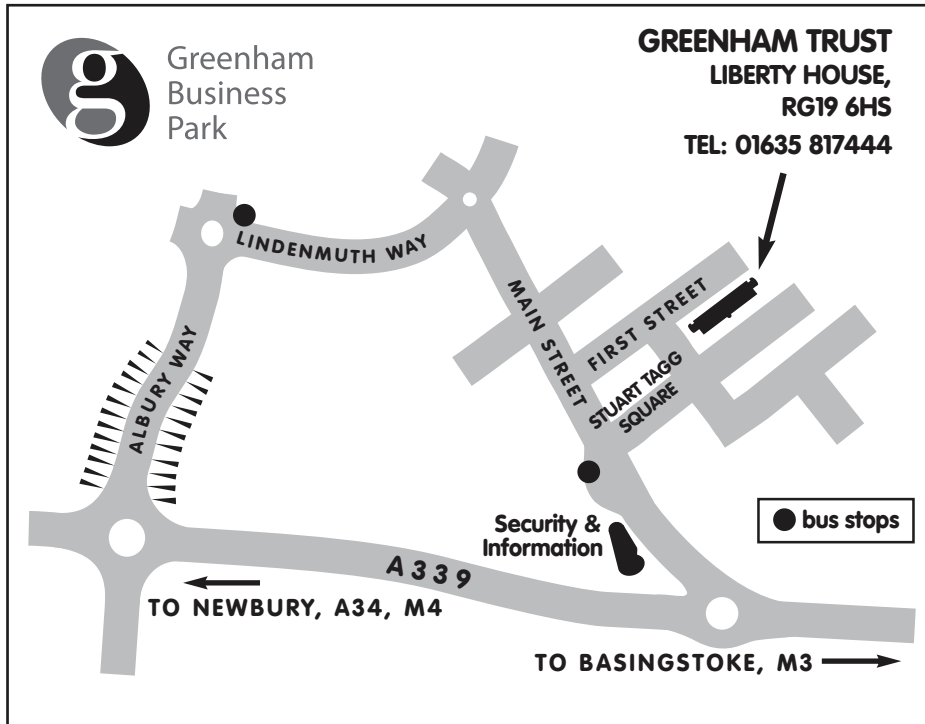

how to find Greenham Trust

catch the **free**
103 shuttlebus
from Newbury

Newbury - Greenham BusinessPark

Monday to Fridays except public holidays

Newbury Bus Station	Newbury College	Greenham Business Park
06.35	06.48 (S)	06.52
07.35	07.48 (S)	07.52
08.35	08.48 (S)	08.52
09.35	09.48 (S)	09.58
10.35	10.44	10.58
11.35	11.44	11.58
12.35	12.44	12.58
13.35	13.44	13.52
14.35	14.44	14.58
15.35	15.48 (S)	15.58
16.35	16.48 (S)	16.58
17.35	17.48 (S)	17.58
18.35	18.48 (S)	18.58

Park times are shown for the Security Lodge on Main St. For times at Venture West add 3 minutes.

(S): Sandleford for Newbury College

Greenham Business Park - Newbury

Monday to Fridays except public holidays

Greenham Business Park	Newbury College	Newbury Bus Station
06.10	06.14 (S)	06.27
07.10	07.14 (S)	07.27
08.10	08.19 (S)	08.32
09.10	09.19 (S)	09.32
10.10	10.23	10.32
11.10	11.23	11.32
12.10	12.19 (S)	12.32
13.10	13.23	13.32
14.10	14.23	14.32
15.10	15.20	15.32
16.10	16.20	16.32
17.10	17.15	17.27
18.10	18.15	18.27